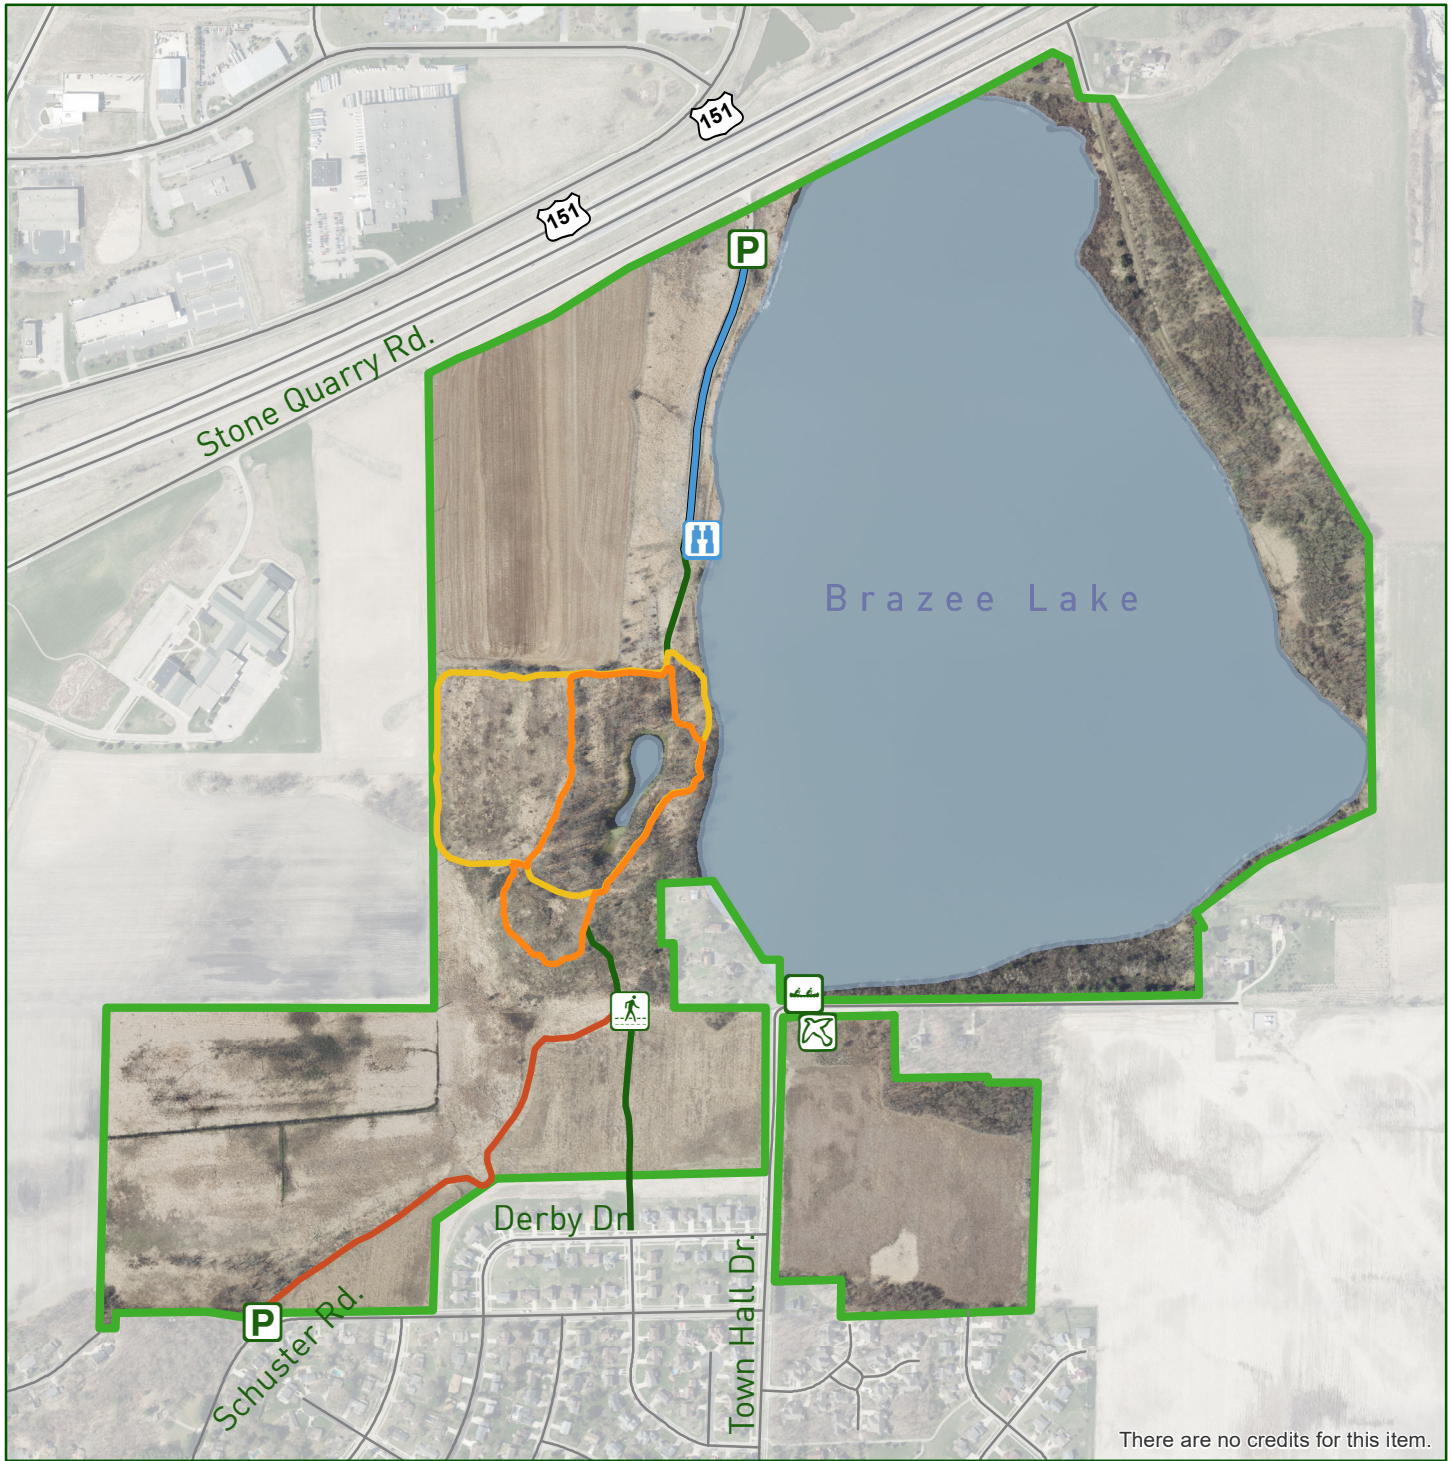

# Patrick Marsh

There are no credits for this item.

0 0.25 0.5 1 Miles

-  Parking
-  Viewing Deck (accessible)
-  Phoenix sculpture
-  Canoe Launch
-  Boardwalk
-  Wildlife Trail (accessible)
-  Connecting trails
-  Prairie Loop
-  Kettle Loop
-  Prairie Phoenix Trail

**GROUNDSWELL  
CONSERVANCY**